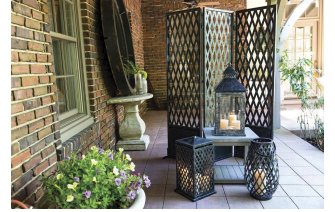

Peak Season Garden Gate Outdoor Lantern

SKU: PS-5748800-0131000

MSRP: \$98.00

Peak Season Garden Gate Outdoor Lantern

The Garden Gate Lantern is oval in shape with lattice work design. No glass is used in the lantern. Frame is made of ecoated or automotive grade steel that provides for outdoor use. Hand painted in soapstone finish that is distressed in appearance. Place a candle inside to create an inviting atmosphere for your special outdoor area. Features loop for carrying or display purposes. Comes fully assembled and does not include candles.

Finish: Soapstone

Collection Name: Garden Gate

Material: Ecoated Steel